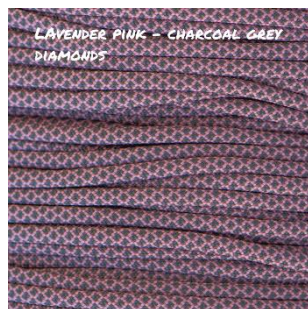

Munt diamant

Neon groen diamant

Dark cyan - greece blue diamant

Neon turquoise-chocolade diamant

Crem - colonial blue diamant

Electric blue- zilver diamant

Baby blue-midnight blue diamant

Neon pink – baby blue diamant

Neon pink – acid purple diamant

Neon pink diamant

Rose pink – fuchsia diamant

Roze diamant

Acid purple diamant

Zilver diamant

White – Gold diamant

Chocolade – mokka diamant

Charcoal – munt diamant

Cream – orange diamant

Goldenrod – moss diamant

Lavender pink – charcoal diamant

Lavender pink – neo turquoise diamant

Rose pink – moss diamant

Lavender purple – lavender pink diamant