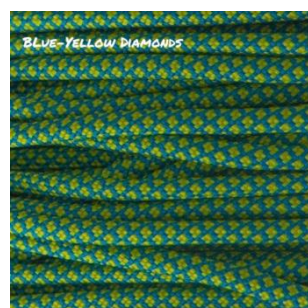

Neon pink – acid purple diamant

Neon pink diamant

Rose pink – fuchsia diamant

Roze diamant

Acid purple diamant

Zilver diamant

White – Gold diamant

Chocolade – mokka diamant

Charcoal – munt diamant

Cream – orange diamant

Goldenrod – moss diamant

Lavender pink – charcoal diamant

Lavender pink – neo turquoise diamant

Rose pink – moss diamant

Lavender purple – lavender pink diamant

Blue-yellow diamant

Snow white – holy guacomole diamonds

Goud – Rose pink diamonds

Wit en Walnoot diamond

Banaan diamond

Zebra

Pastel pink – passion helix

Roay orange – green pepper helix

Gold mine

White-mint spiral

Imperial red-black stripes

Vibration stripes

Lemonade stand

Yellow-white stripes

Neon yellow stripes

Mintu-white stripes